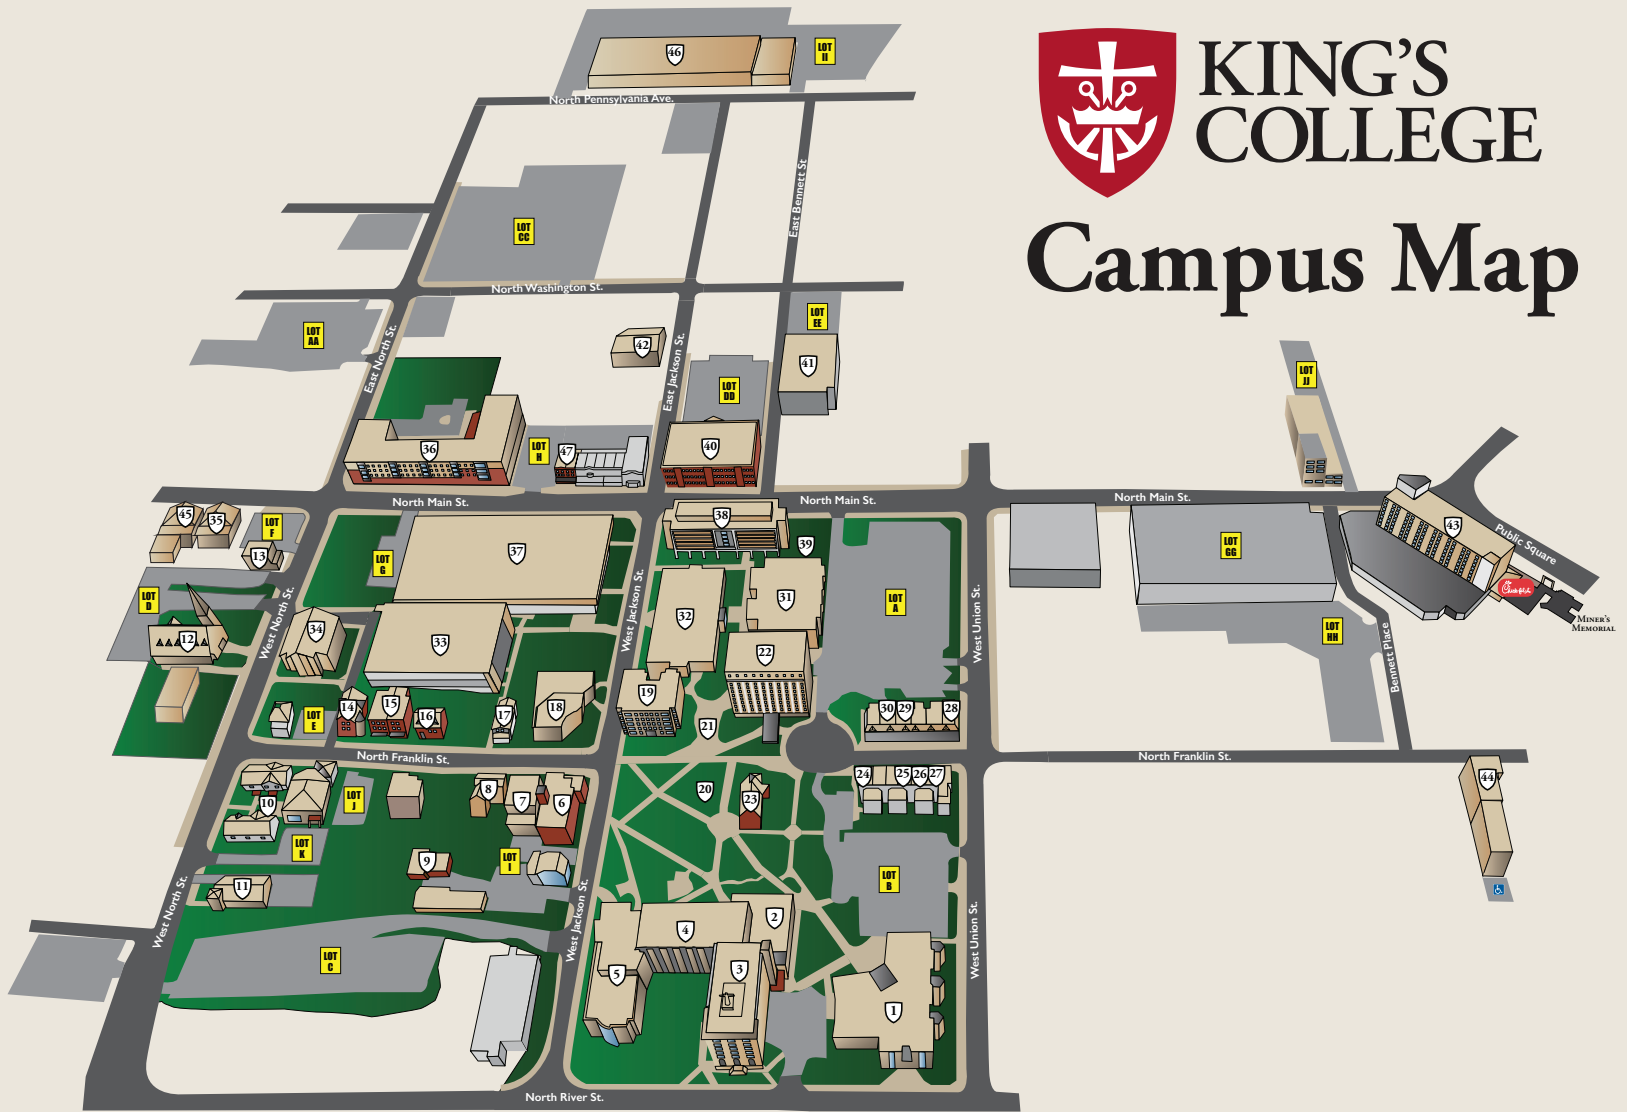

**KING'S
COLLEGE**

Campus Map

The William G. McGowan School of Business . . . 1	O'Connor Park 20	Richard Abbas Alley Center for Health Sciences. . 43
• Burke Auditorium	• Leo's Den	• Miner's Memorial
Theater. 2	• Parent's Corner Fountain	• Chick fil A
Administration Building. 3	Monarch Court 21	Mulligan Center for Engineering 44
• Office of Financial Aid	Holy Cross Hall 22	Housing. 45
• Registrar	Office of Admission- Hessel Hall 23	Penn Ave Building 46
• Bursar	Athletic Recruitment Center 24	King's College Campus Store 47
• Business Office	Study Abroad 25	
• Counseling Center	ROTC 26	Parking
Mulligan Physical Science Center. 4	Alumni Office 27	N. Main St./W. Union - Holy Cross Lot LOT-A
• Academic Advisement Office	107 N. Franklin Street 28	Union St. - McGowan Lot LOT-B
• Academic Skills Center	• Achievement Plus Office	Jackson St. - Upper Court House Lot. LOT-C
• Post Office	• International Student Services Office	W. North St. - Church Lot. LOT-D
Charles E. & Mary Parente Life Sciences Center . . 5	Housing. 29	N. Franklin St. - N. Franklin Lot LOT-E
Marie Luksic Hall. 6	Housing. 30	N. Main St./W. North St./N. Main St. -
John J. Lane House 7	Sheehy-Farmer Campus Center 31	Flood Lot LOT-F
Kilburn House 8	D. Leonard Corgan Library 32	N. Main St. - Scandlon Gym Lot LOT-G
Environmental Studies 9	• Switchboard/Security (Open 24/7)	N. Main St. - O'Hara Hall Lot. LOT-H
Moreau Court 10	Gym Annex 33	W. Jackson St. - Staff Lot LOT-I
Andre Hall (Student Health Center) 11	Leo Flood Hall. 34	N. Franklin St. - C.S.C. Lot. LOT-J
Chapel of Christ the Kings at the George	Housing. 35	Rear N. Franklin St. - C.S.C. Lot. LOT-K
and Giovita Maffei Family Commons 12	Thomas J. O'Hara Hall 36	North St. Lot LOT-AA
• Office of Graduate Admission	• Early Learning Center	N. Washington St. Lot LOT-CC
• Office of International Recruitment	Scandlon Physical Education Center 37	E. Jackson St. - Alumni Lot LOT-DD
Housing. 13	Esseff Hall 38	Washington St./Bennett St. -
Housing. 14	Regina Court 39	Warehouse Lot LOT-EE
Housing. 15	Alumni Hall. 40	Alley Center Lot. LOT-GG
Human Resources 16	• Office of Campus Safety and Security	Alley Center Lot (behind parkade) LOT-HH
Shoal Center. 17	• Facilities and Procurement Office	Penn Ave Lot LOT-II
Campus Ministry 18	Warehouse 41	Times Leader Lot LOT-JJ
Hafey-Marian Hall. 19	Grounds Garage. 42	