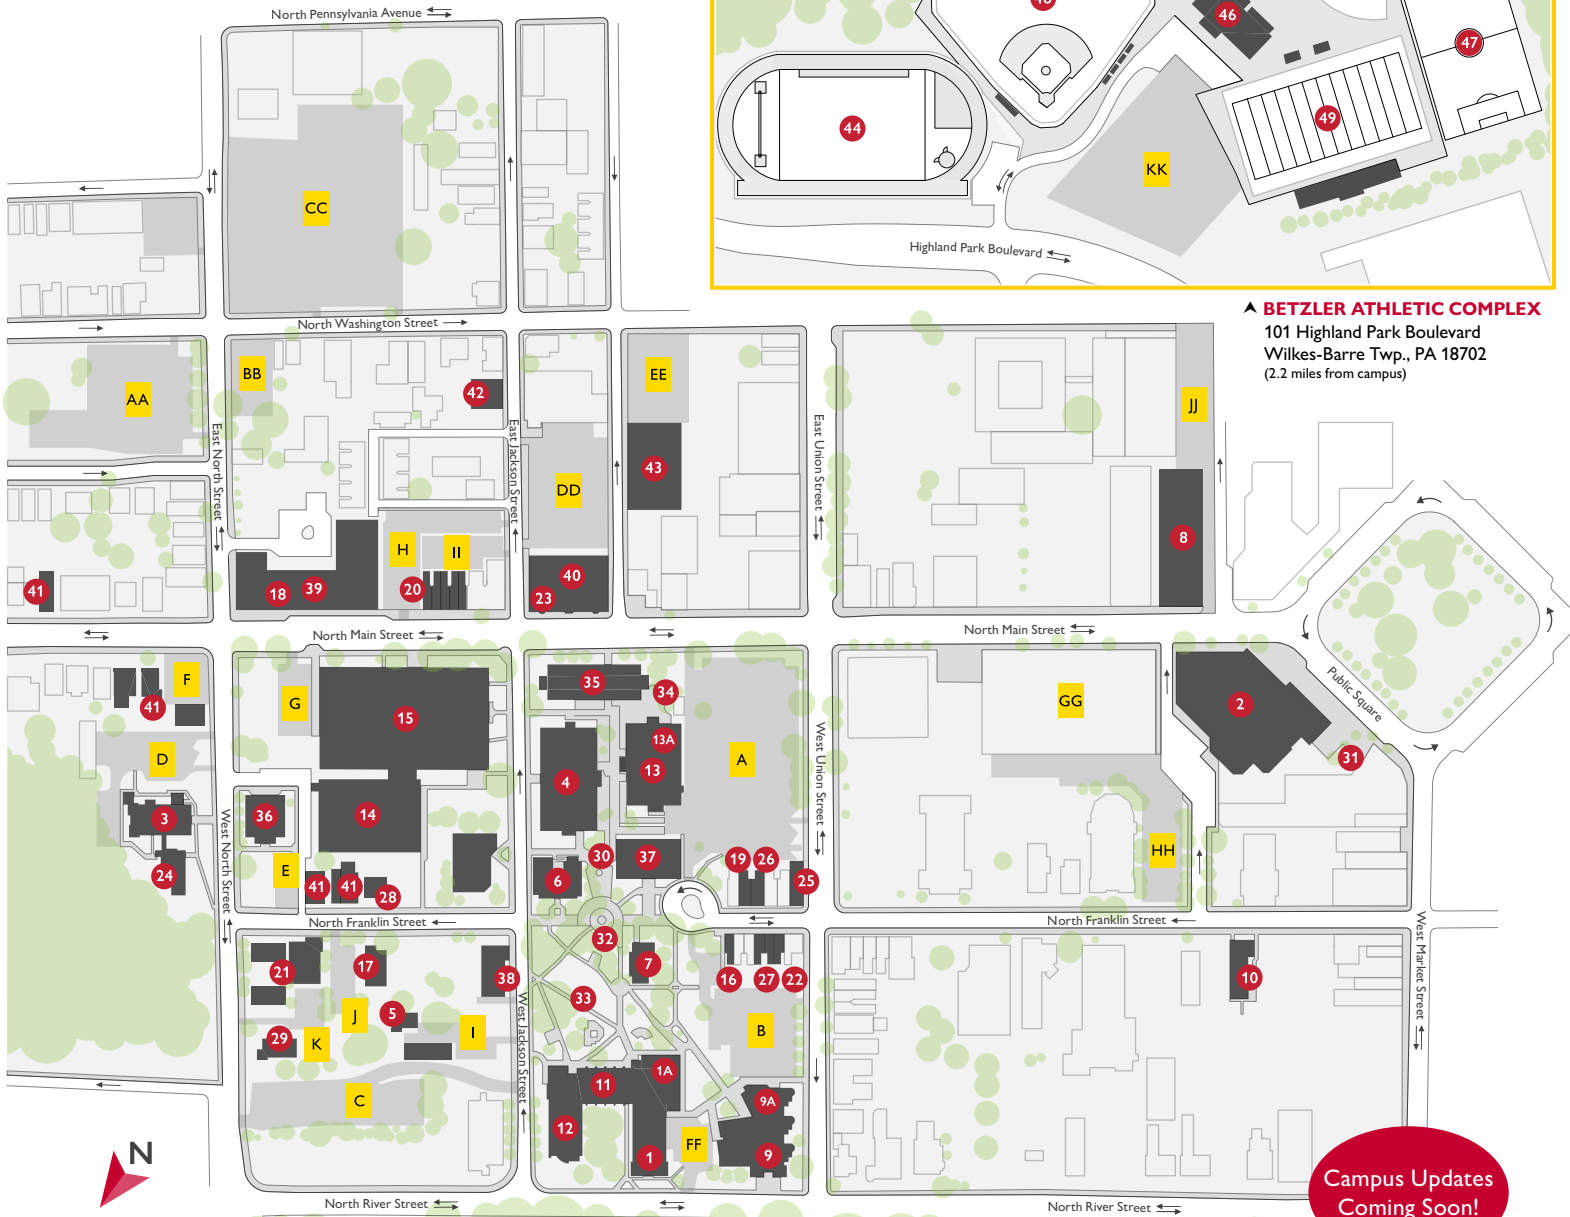

GENERAL BUILDINGS

1. Administration Building
- 1A. Maffei Theatre (1FL)
2. Alley Center for Health Sciences
3. Chapel of Christ the King
4. Corgan Library
5. Environmental Building
6. Hafey-Marian Hall
7. Hessel Hall – Office of Admission
8. Kowalski Center for Advanced Healthcare
9. McGowan School of Business
- 9A. Burke Auditorium (1FL)
10. Mulligan Center for Engineering
11. Mulligan Physical Sciences Center
12. Parente Life Sciences Center
13. Sheehy-Farmer Campus Center
- 13A. Widmann Gallery (1FL)
14. Scandlon Auxiliary Gym
15. Scandlon Physical Education Center

OFFICES AND CENTERS

16. Athletic Recruitment Center
17. Campus Ministry Center
11. Center for Experiential Learning
18. Early Learning Center (1FL)
19. Hispanic and Latino Excellence Center
20. Monarch Outfitters & Books
21. Moreau Court

22. Office of Alumni Engagement
23. Office of Campus Safety and Security
24. Office of Graduate/International Admission
25. Office of Human Resources
26. Office of Student Affairs
27. ROTC Office
28. Shoval Center for Community Engagement
29. Student Health Center (André Hall)
4. Student Success Center

OUTDOOR SPACES

30. Holy Cross Court
31. Miner's Memorial
32. Monarch Court
33. O'Connor Park
34. Regina Court

RESIDENCES

2. Alley Center
35. Esseff Hall
36. Flood Hall
37. Holy Cross Hall

38. Luksic Hall
39. O'Hara Hall
40. Ryan Hall
41. Employee Housing

DINING

2. Chick-fil-A (GFL)
13. Connerton's (GFL)
13. King's Court (2FL)
1. Susquehanna Place (GFL)

FACILITIES

42. Grounds Garage
43. Warehouse

BETZLER ATHLETIC COMPLEX

44. Betzler Outdoor Track
45. Betzler Softball Field
46. John J. Dorish Field House
47. Leffler Soccer-Lacrosse Field
48. Lipo Baseball Field
49. McCarthy Stadium

PARKING

- A. Holy Cross Lot (Guest/Employee)
- B. McGowan Lot (Guest/Employee)
- C. Upper Courthouse Lot (Employee)
- D. Church Lot (Guest)
- E. North Franklin St. Lot (Employee)
- F. Flood Lot (Resident)
- G. Scandlon Gym Lot (Employee)
- H. O'Hara Hall Lot (Employee)
- I. West Jackson St. Lot (Employee)
- J. C.S.C. Front Lot (Employee)
- K. C.S.C. Back Lot (Employee)
- AA. North Street Lot (Commuter)
- BB. Miners' Lot (Commuter)
- CC. North Washington St. Lot (Resident/Commuter)
- DD. Ryan Hall Lot (Resident)
- EE. Warehouse Lot (Employee)
- FF. Administration Building Lot (Executive/Guest)
- GG. Alley Center Parkade (Resident/Commuter)
- HH. Alley Center Rear Lot (Employee)
- II. Bookstore Lot (Employee)
- JJ. Kowalski Center Lot
- KK. McCarthy Stadium Lot

Campus Updates
Coming Soon!