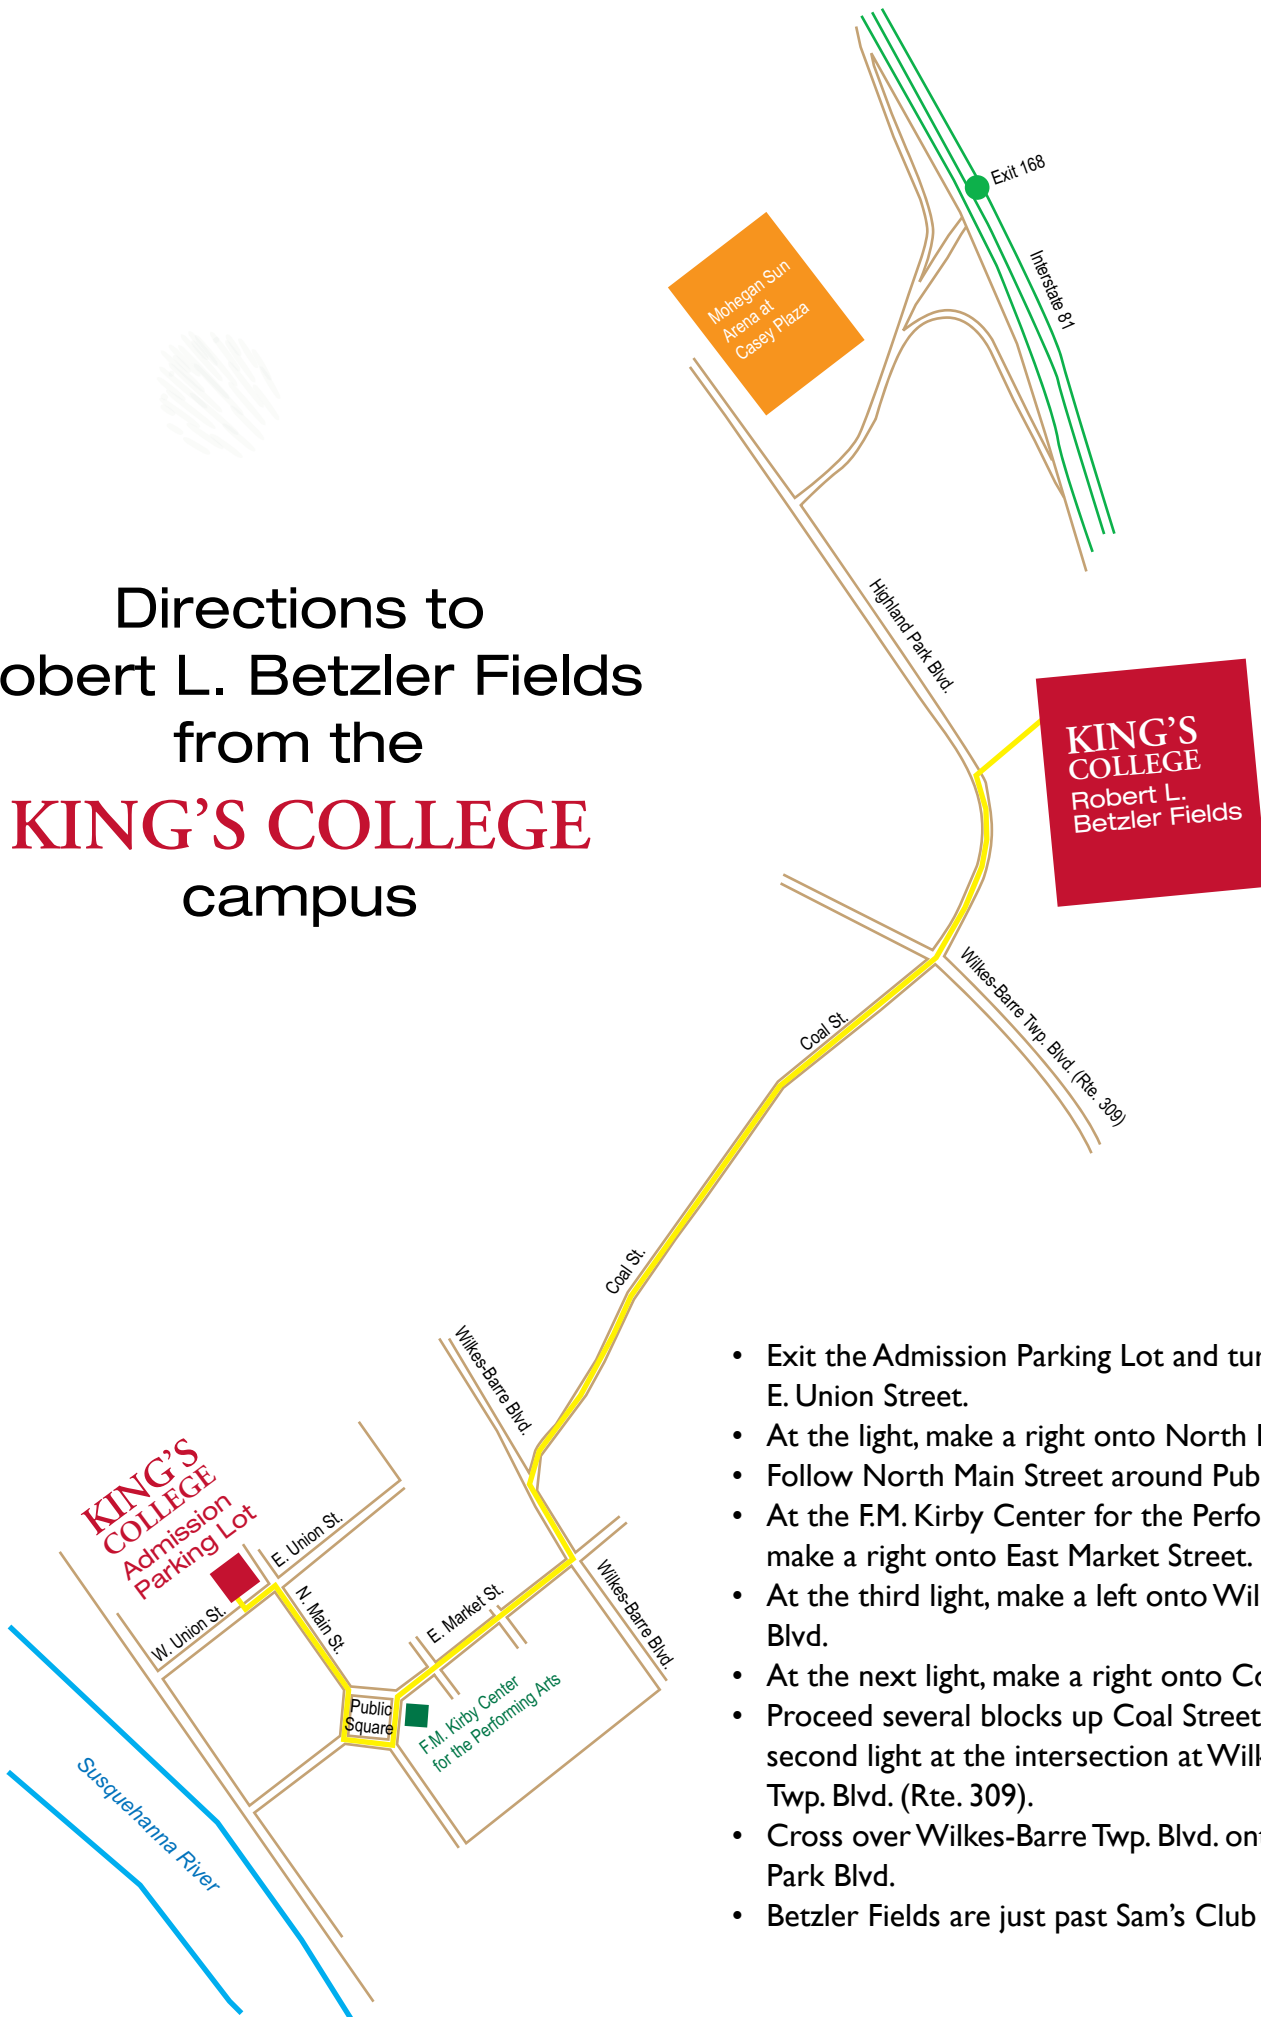

### From the Pennsylvania Turnpike

- Exit the Northeast Extension of the Pennsylvania Turnpike at Wilkes-Barre, Exit 105.
- At the end of the ramp, turn left onto Route 115 towards Wilkes-Barre.
- As you proceed on Route 115, take Exit 1
- At the end of the exit bear to your right.
- At the second light, turn left onto Mundy Street.
- Proceed on Mundy Street and turn left onto Highland Park Boulevard.
- You will go through two lights and Betzler Fields will be on your left.

# Directions to Robert L. Betzler Fields from the **KING'S COLLEGE** campus

- Exit the Admission Parking Lot and turn left onto E. Union Street.
- At the light, make a right onto North Main Street.
- Follow North Main Street around Public Square.
- At the F.M. Kirby Center for the Performing Arts make a right onto East Market Street.
- At the third light, make a left onto Wilkes-Barre Blvd.
- At the next light, make a right onto Coal Street.
- Proceed several blocks up Coal Street to the second light at the intersection at Wilkes-Barre Twp. Blvd. (Rte. 309).
- Cross over Wilkes-Barre Twp. Blvd. onto Highland Park Blvd.
- Betzler Fields are just past Sam's Club on the right.